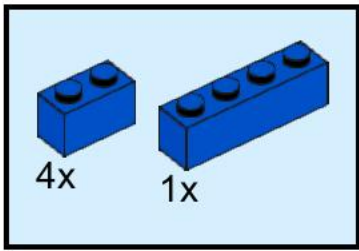

Triple Booster Double Shooter 2000

3-in-1 set

<https://www.keikilabs.com/lego>

v202404

1

2

3

4