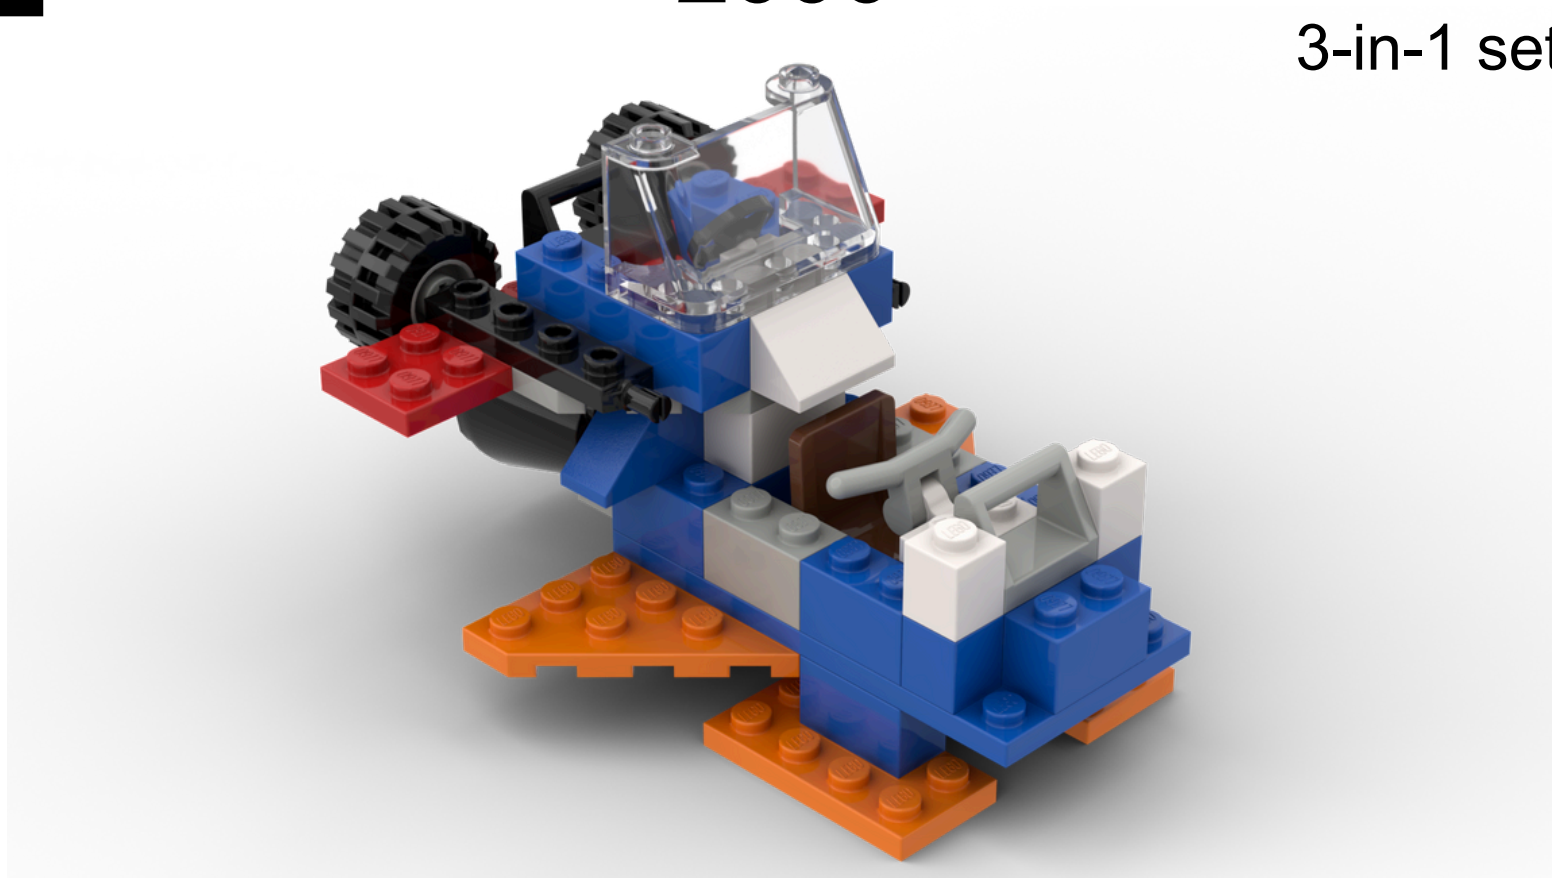

Triple Booster Double Shooter 2000

3-in-1 set

<https://www.keikilabs.com/lego>

v202404

1

2

3

4

5

6

7

8

9

10

11

1x
2432
Black