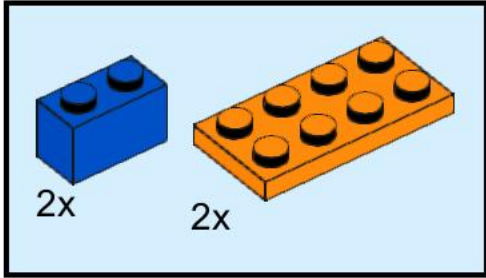

Triple Booster Double Shooter 2000

3-in-1 set

<https://www.keikilabs.com/lego>

v202404

1

2

3

4