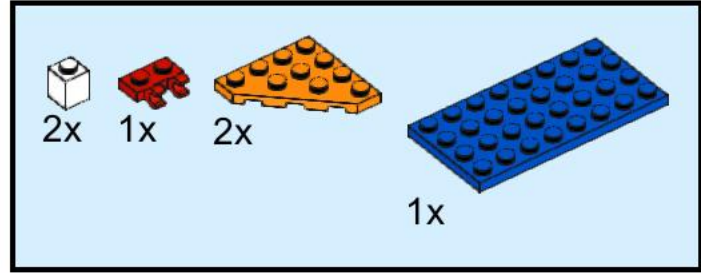

Triple Booster Double Shooter 2000

3-in-1 set

<https://www.keikilabs.com/lego>

v202404

1

2

3

4