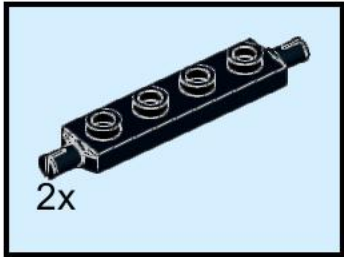

Safari Jeep

3-in-1 set

<https://www.keikilabs.com/lego>

v202404

1

2

3

4x

4

5

6

7

8

9

10

4x
87697
Black