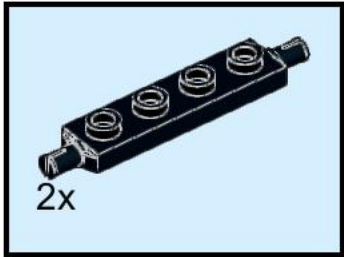

# Safari Jeep

3-in-1 set

<https://www.keikilabs.com/lego>

v202404

1

2

3

4x

4

5

6

7

8

9

10

4x  
87697  
Black