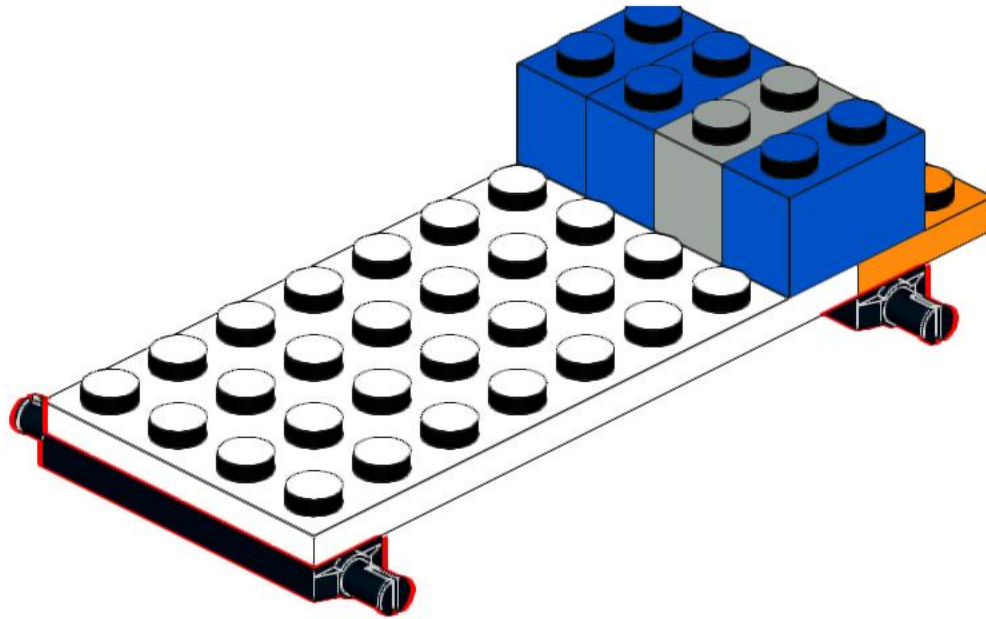

# Safari Jeep

3-in-1 set

<https://www.keikilabs.com/lego>

v202404

1

2

3

4x

4

5

6

7

8

9

10

4x  
87697  
Black