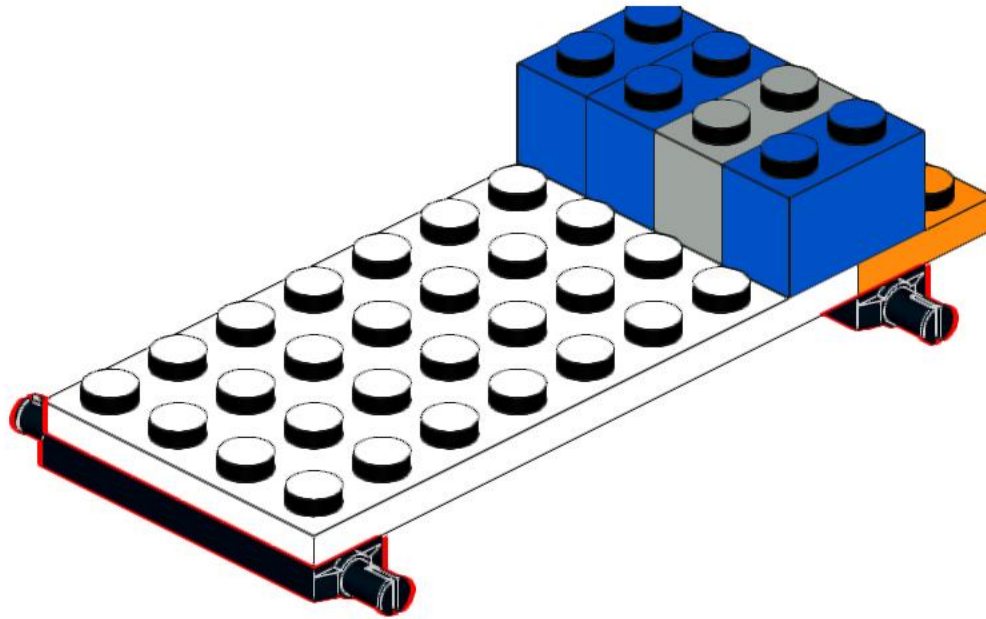

Safari Jeep

3-in-1 set

<https://www.keikilabs.com/lego>

v202404

1

2

3

4x

4

5

6

7

8

9

10

4x
87697
Black