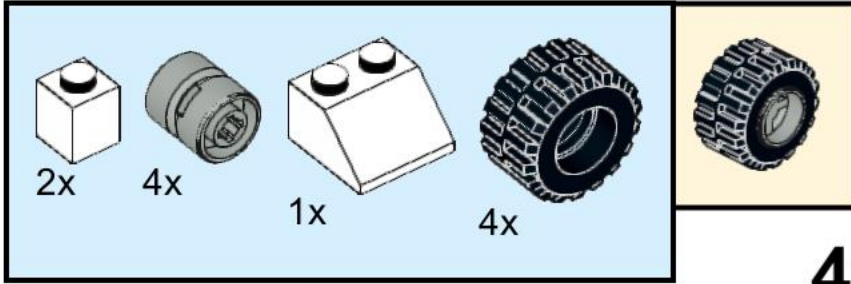

# Safari Jeep

3-in-1 set

<https://www.keikilabs.com/lego>

v202404

1

2

3

4x