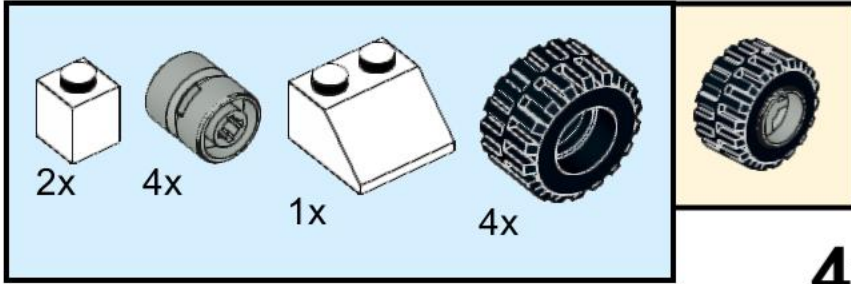

Safari Jeep

3-in-1 set

<https://www.keikilabs.com/lego>

v202404

1

2

3

4x